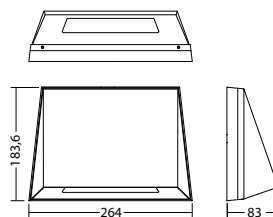

Luminaire with targeted light output. Robust trapezoidal luminaire housing for wall mounting made of powder-coated die-cast aluminium. High protection rating for outdoor installation. And optional cable entry at the side. Suitable for the usage in outdoor areas due to an outsourced supply unit.

External supply unit: IP66; Ta: -5...+40 °C

Technical data

Rated duration:	1h;1,5h;2h;3h;8h	Effective power:	5,0 W
Battery type:	Ni-MH 4,8 V 1,1 Ah	Inrush current:	11 A / 64 µs
Material:	die-cast aluminum powder-coated	Protection class:	III
Illuminant:	18 x 0,32W LED-module	Input terminals:	max. 2,5mm² single-core
Nominal voltage AC:	230V AC ±10% 50/60 Hz	Temperature ta:	-15...+40 °C
Nominal current AC:	26 mA	Impact resistance:	IK09
Apparent power:	6,0 VA		

Ceiling mounting: Minimum illumination 1.0lx (middle of escape route), Maintenance factor 0.8

	Distance to middle of escape route					
	1.0m		2.0m		3.0m	
1h	65%					
1.0	2.3	5.6	1.9	5.2	0.0	0.0
2.0	3.2	7.8	3.1	7.8	2.5	7.1
3.0	3.7	9.2	3.6	9.3	3.2	8.9
4.0	3.9	10.1	3.9	10.4	3.6	10.1
5.0	3.9	10.7	4.0	11.0	3.7	10.8
3h	30%					
1.0	1.8	4.5	1.1	3.6	0.0	0.0
2.0	2.5	6.2	2.1	5.9	0.9	4.7
3.0	2.7	7.2	2.5	7.0	1.7	6.2
4.0	2.6	7.6	2.4	7.5	1.6	6.9
5.0	2.1	7.5	1.9	7.5	0.6	6.9
8h	15%					
1.0	1.2	4.0	0.0	0.0	0.0	0.0
2.0	1.5	3.4	0.0	0.0	0.0	0.0
3.0	1.1	5.5	0.0	0.0	0.0	0.0

Articles

BN/V 6201 -03 SV/B LED 1-8/D

Colors	DB 703	HWF 7015	RAL 7015	RAL 9016	HWF 9016	HWF (special)
Art. no.	104366542	104366744	104366340	104366239	104366643	104366845

wall mounting

Light colour: 3000 K

Protection category: IP65

BN-supply AP SV/B LED - 1-8/DSKII IP66

Art. no. 102024091

required

Name	Accessories	Art. no.
BN-supply AP SV/B LED - 1-8/DSKII IP66	required	102024091
mounting adapter 6201 RAL 7015	optional	104575292