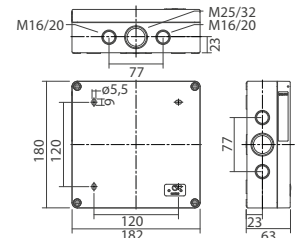

BN-supply AP SV/B LED - 1-8/DSKII IP66

Art. no. 102024091

required

Name	Accessories	Art. no.
BN-supply AP SV/B LED - 1-8/DSKII IP66	required	102024091
mounting adapter 6201 RAL 7015	optional	104575292