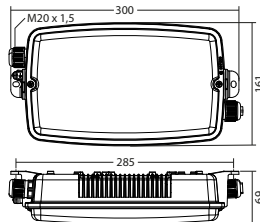

Articles

EX 7103 D/W LED 24V		Name	Accessories	Art. no.
Colors	Aluminium	ILD 24/4-CC-320-C	spare part	101425321
Art. no.	104747973	LM 24x140 6/6,5K KL	spare part	104770912
wall or ceiling mounting	Light colour: 6500 K	Set of pictograms EX 7103PU,PL,PR		104769595
	Protection category: IP65