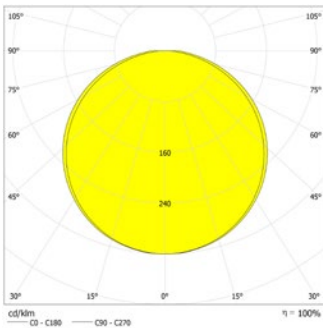

Explosion-protected safety and escape sign luminaire for Zone 2, 22. Luminaires for ceiling or wall surface mounting. Housing made of die-cast aluminium with moulded mounting brackets.

Technical data

viewing distance:	22 m	Effective power:	2,8 W
Material:	die-cast aluminum	Protection class:	I
Illuminant:	6 X 0,5w LED-module	Input terminals:	2.5mm ² feed through wiring
Luminous flux:	150 lm	Temperature ta:	-20...+40 °C
Nominal voltage DC:	24 V ±25 %	Impact resistance:	IK10
Nominal current DC:	135 mA		

Minimum illumination 1.0lx (area illumination), Maintenance factor 0.8

Distance (m)	1.0lx	1.5lx	2.0lx	2.5lx	3.0lx
2,5	2,2	6,8	6,8	2,2	2,2
3	2,4	7,1	7,1	2,4	2,4
4	2,5	7,7	7,7	2,5	2,5
5	2,3	8,1	8,1	2,3	2,3
6	2,0	8,1	8,1	2,0	2,0
7	1,2	8,2	8,2	1,2	1,2