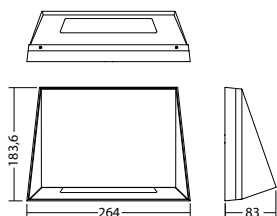

Articles

SN/A 6201 FLD 230V						
Colors	DB 703	HWF 7015	RAL 7015	RAL 9016	HWF 9016	HWF (special)
Art. no.	104353913	104354115	104353711	104353610	104354014	104354216

wall mounting   Light colour: 3000 K   Protection category: IP65