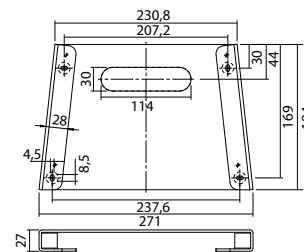

mounting adapter 6201 RAL 7015   Art. no. 104575292

Name	Accessories	Art. no.
FLD 230/4 - CC - 320 - L	spare part	101965083
LM 176x20 24+9/3K KL	spare part	104411911
mounting adapter 6201 RAL 7015	optional	104575292