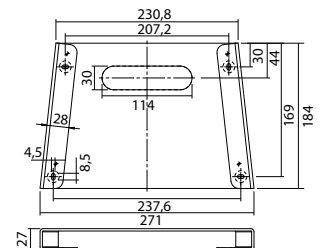

mounting adapter 6201 RAL 7015

Art. no. 104575292

Name	Accessories	Art. no.
ILD 24/4-CC-320-C	spare part	101425321
LM 176x20 24+9/3K KL	spare part	104411911
mounting adapter 6201 RAL 7015	optional	104575292