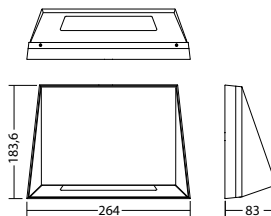

Combined luminaire for general and emergency lighting Luminaire with targeted light output. Robust trapezoidal luminaire housing for wall mounting made of powder-coated die-cast aluminium. High protection rating for outdoor installation. And optional cable entry at the side. Incl. four cable entries for through-wiring to general and emergency lighting.

Technical data

Material:	die-cast aluminum powder-coated	Protection class:	III
Illuminant:	24 x 0,32W + 9 x 0,32W LED-module	Input terminals:	2.5mm² feed through wiring
Luminous flux:	360 lm	Temperature ta:	-15...+40 °C
Nominal voltage DC:	24 V ±25 %	Impact resistance:	IK09
Nominal current DC:	185 mA		

Technical data (General lighting)

Nominal voltage AC:	230V AC/DC ±10% 50/60 Hz	Light colour:	3000 K
Apparent power:	12,5 VA	Luminous flux:	918 lm
Effective power:	10,4 W	inrush current:	8 A / 50 µs

Wall mounting: Minimum illumination 1.0lx

Distance to middle of escape route	Distance to middle of escape route					
	1.0m		2.0m		3.0m	
1.0	2.6	6.3	2.4	6.1	1.1	4.7
1.5	3.2	7.7	3.1	7.7	2.5	7.0
2.0	3.6	8.8	3.6	8.9	3.2	8.5
2.5	4.0	9.7	4.0	9.9	3.7	9.6
3.0	4.3	10.5	4.3	10.7	4.2	10.5
3.5	4.5	11.1	4.5	11.4	4.3	11.2
4.0	4.6	11.7	4.7	12.0	4.5	11.9
4.5	4.8	12.2	4.8	12.5	4.7	12.4
5.0	4.8	12.6	4.9	12.9	4.8	12.9
5.5	4.9	12.9	5.0	13.2	4.8	13.2
6.0	4.9	13.1	5.0	13.5	4.9	13.5

Articles

SN/A 6201 LED 24V

Colors	DB 703	HWF 7015	RAL 7015	RAL 9016	HWF 9016	HWF (special)
Art. no.	104352596	104352701	104352394	104352293	104352600	104352802

wall mounting

Light colour: 3000 K

Protection category:
IP65

mounting adapter 6201 RAL 7015

Art. no. 104575292

Name	Accessories	Art. no.
ILD 24/4-CC-320-C	spare part	101425321
LM 176x20 24+9/3K KL	spare part	104411911
mounting adapter 6201 RAL 7015	optional	104575292