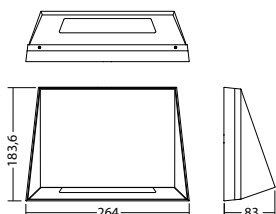

Combined luminaire for general and emergency lighting Luminaire with targeted light output. Robust trapezoidal luminaire housing for wall mounting made of powder-coated die-cast aluminium. High protection rating for outdoor installation. And optional cable entry at the side. Incl. four cable entries for through-wiring to general and emergency lighting.

Technical data

Material:	die-cast aluminum powder-coated	Apparent power:	7,2 VA
Illuminant:	24 x 0,32W + 9 x 0,32W LED-module	Effective power:	5,9 W
Luminous flux:	360 lm	Inrush current:	6 A / 98 µs
Nominal voltage AC:	230V ±10% 50/60 Hz	Protection class:	I
Nominal voltage DC:	176 - 264 V	Input terminals:	2.5mm² feed through wiring
Nominal current AC:	31 mA	Temperature ta:	-15...+40 °C
Nominal current DC:	24 mA	Impact resistance:	IK09

Technical data (General lighting)

Nominal voltage AC:	230V AC/DC ±10% 50/60 Hz	Light colour:	3000 K
Apparent power:	12,5 VA	Luminous flux:	918 lm
Effective power:	10,4 W	inrush current:	8 A / 50 µs

Wall mounting: Minimum illumination 1.0lx

Distance to middle of escape route	Distance to middle of escape route					
	1.0m		2.0m		3.0m	
1.0	2.6	6.3	2.4	6.1	1.1	4.7
1.5	3.2	7.7	3.1	7.7	2.5	7.0
2.0	3.6	8.8	3.6	8.9	3.2	8.5
2.5	4.0	9.7	4.0	9.9	3.7	9.6
3.0	4.3	10.5	4.3	10.7	4.2	10.5
3.5	4.5	11.1	4.5	11.4	4.3	11.2
4.0	4.6	11.7	4.7	12.0	4.5	11.9
4.5	4.8	12.2	4.8	12.5	4.7	12.4
5.0	4.8	12.6	4.9	12.9	4.8	12.9
5.5	4.9	12.9	5.0	13.2	4.8	13.2
6.0	4.9	13.1	5.0	13.5	4.9	13.5

Articles

SN/A 6201 LED J/SV

Colors	DB 703	HWF 7015	RAL 7015	RAL 9016	HWF 9016	HWF (special)
Art. no.	104351182	104351384	104350980	104350879	104351283	104351485

wall mounting

Light colour: 3000 K

Protection category:
IP65

mounting adapter 6201 RAL 7015

Art. no. 104575292