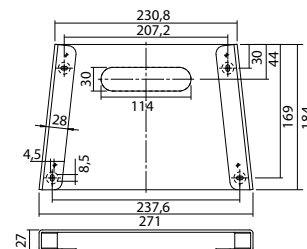

mounting adapter 6201 RAL 7015

Art. no. 104575292

Name	Accessories	Art. no.
J-ET 5.1 SV-max. 24V DC320mA const.	spare part	101422893
LM 176x20 24+9/3K KL	spare part	104411911
mounting adapter 6201 RAL 7015	optional	104575292