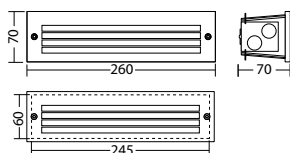

230V

SN 6114.1 G Wall, floor and stair luminaires

For connection to FUSION central battery- or emergency power (NEA) systems

Robust LED safety luminaires to illuminate steps or escape routes. Recessed wall and stair mounting. Made of high-quality die-cast aluminium with high protection category.

Technical data

Material:	die-cast aluminium
Illuminant:	18 x 0,15W LED-module
Luminous flux:	60 lm
Nominal voltage AC:	230V ±10% 50/60 Hz
Nominal voltage DC:	176 - 264 V
Nominal current AC:	34 mA
Nominal current DC:	22 mA

Apparent power:	7,8 VA
Effective power:	5,0 W
Inrush current:	6 A / 34 µs
Protection class:	I
Input terminals:	2.5mm² feed through wiring
Temperature ta:	-15...+40 °C

Articles

SN 6114.1 FLD 230V

Colors	RAL 9005	RAL (special)
Art. no.	104435048	104435149

recessed wall or stair mounting   Light colour: 3000 K   Protection category: IP54

SN 6114.1 FLD 230V

Colors	RAL 9005	RAL (special)
Art. no.	104436260	104436361

recessed wall or stair mounting   Light colour: 4000 K   Protection category: IP54

Name	Accessories	Art. no.
LM 176x20 18/3K KL	Ersatzteil	104412113
LM 176x20 18/4K KL	Ersatzteil	104412012