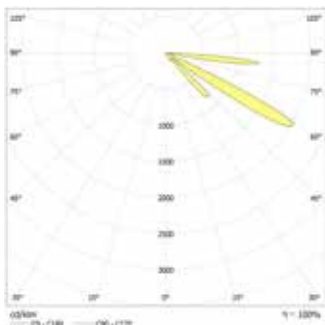

Articles

SN 6114.1 FLD 230V

Colors	RAL 9005	RAL (special)
Art. no.	104435048	104435149

recessed wall or stair mounting   Light colour: 3000 K   Protection category: IP54