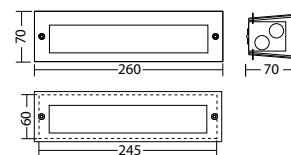

SN 6114.1 FLD 230V

Colors	RAL 9005	RAL (special)
Art. no.	104436462	104436563

recessed wall or stair mounting   Light colour: 4000 K   Protection category: IP54