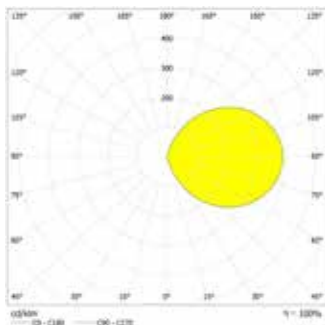

Articles

SN 6114.1 FLD 230V

Colors	RAL 9005	RAL (special)
Art. no.	104435250	104435351

recessed wall or stair mounting   Light colour: 3000 K   Protection category: IP54