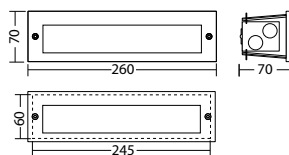

230V

SN 6114.1 O Wall, floor and stair luminaires

For connection to FUSION central battery- or emergency power (NEA) systems

Robust LED safety luminaires to illuminate steps or escape routes. Recessed wall and stair mounting. Made of high-quality die-cast aluminium with high protection category.

Technical data

Material:	die-cast aluminium
Illuminant:	18 x 0,15W LED-module
Luminous flux:	169 lm
Nominal voltage AC:	230V ±10% 50/60 Hz
Nominal voltage DC:	176 - 264 V
Nominal current AC:	34 mA
Nominal current DC:	22 mA

Apparent power:	7,8 VA
Effective power:	5,0 W
Inrush current:	6 A / 34 µs
Protection class:	I
Input terminals:	2.5mm² feed through wiring
Temperature ta:	-15...+40 °C

Articles

SN 6114.1 FLD 230V

Colors	RAL 9005	RAL (special)
Art. no.	104435250	104435351

recessed wall or stair mounting   Light colour: 3000 K   Protection category: IP54

SN 6114.1 FLD 230V

Colors	RAL 9005	RAL (special)
Art. no.	104436462	104436563

recessed wall or stair mounting   Light colour: 4000 K   Protection category: IP54

Name	Accessories	Art. no.
LM 176x20 18/3K KL	Ersatzteil	104412113
LM 176x20 18/4K KL	Ersatzteil	104412012