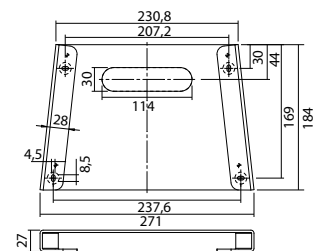

mounting adapter 6201 RAL 7015

Art. no. 104575292

Name	Accessories	Art. no.
ILD 24/4-CC-320-C	spare part	101425321
LM 176x20 18/3K KL	spare part	104412113
mounting adapter 6201 RAL 7015	optional	104575292