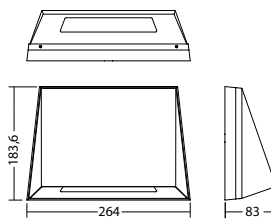

Luminaire with targeted light output. Robust trapezoidal luminaire housing for wall mounting made of powder-coated die-cast aluminium. High protection rating for outdoor installation. And optional cable entry at the side.

Technical data

Material:	die-cast aluminum powder-coated	Protection class:	III
Illuminant:	18 x 0,15W LED-module	Input terminals:	2.5mm² feed through wiring
Luminous flux:	358 lm	Temperature ta:	-15...+40 °C
Nominal voltage DC:	24 V ±25 %	Impact resistance:	IK09
Nominal current DC:	175 mA		

Wall mounting: Minimum illumination 1.0lx

Distance to middle of escape route	Distance to middle of escape route					
	1.0m	2.0m	3.0m	4.0m	5.0m	6.0m
1.0	2.6	6.3	2.4	6.1	1.1	4.7
1.5	3.2	7.7	3.1	7.7	2.5	7.0
2.0	3.6	8.8	3.6	8.9	3.2	8.5
2.5	4.0	9.7	4.0	9.9	3.7	9.6
3.0	4.3	10.5	4.3	10.7	4.2	10.5
3.5	4.5	11.1	4.5	11.4	4.3	11.2
4.0	4.6	11.7	4.7	12.0	4.5	11.9
4.5	4.8	12.2	4.8	12.5	4.7	12.4
5.0	4.8	12.6	4.9	12.9	4.8	12.9
5.5	4.9	12.9	5.0	13.2	4.8	13.2
6.0	4.9	13.1	5.0	13.5	4.9	13.5

Articles

SN 6201 -03 LED 24V

Colors	DB 703	HWF 7015	RAL 7015	RAL 9016	HWF 9016	HWF (special)
Art. no.	104356741	104356943	104356539	104356438	104356842	104357044

wall mounting

Light colour: 3000 K

Protection category:
IP65

mounting adapter 6201 RAL 7015

Art. no. 104575292

Name	Accessories	Art. no.
ILD 24/4-CC-320-C	spare part	101425321
LM 176x20 18/3K KL	spare part	104412113
mounting adapter 6201 RAL 7015	optional	104575292