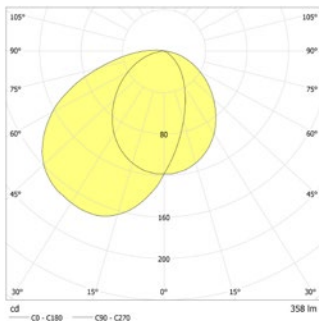

### Technical data

<b>Material:</b>	die-cast aluminum powder-coated	<b>Protection class:</b>	III
<b>Illuminant:</b>	18 x 0,15W LED-module	<b>Input terminals:</b>	2.5mm <sup>2</sup> feed through wiring
<b>Luminous flux:</b>	358 lm	<b>Temperature ta:</b>	-15...+40 °C
<b>Nominal voltage DC:</b>	24 V ±25 %	<b>Impact resistance:</b>	IK09
<b>Nominal current DC:</b>	175 mA		