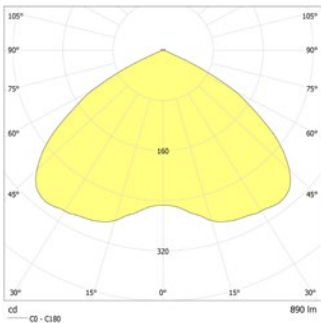

<b>Material:</b>	die-cast aluminum
<b>Illuminant:</b>	1 x 8W LED-module
<b>Luminous flux:</b>	801 lm
<b>Nominal voltage DC:</b>	24 V ±25 %
<b>Nominal current DC:</b>	430 mA

<b>Protection class:</b>	III
<b>Input terminals:</b>	2.5mm <sup>2</sup> feed through wiring
<b>Temperature ta:</b>	-15...+40 °C
<b>Impact resistance:</b>	IK10

Minimum illumination 1.0lx (area illumination), Maintenance factor 0.8

[m]	1.0lx	0.5lx
4.0	4.8	11.5
6.0	5.5	15.4
8.0	5.8	18.2
10.0	5.8	20.1
12.0	5.5	21.5
14.0	5.4	21.7
16.0	4.0	19.5
18.0	3.5	15.9
20.0	3.0	14.7
22.0	3.0	12.7
24.0	2.5	10.8