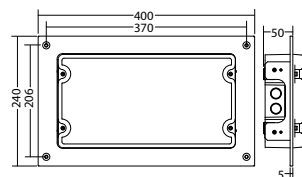

Recessed ceiling frame SN 8500, RAL 9006   Art. no. 101432593

optional