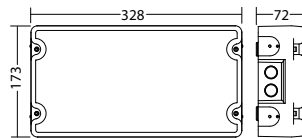

Articles

SN 8500-08 SHB LED 24V

Colors	RAL 9006	RAL (special)
Art. no.	101358936	101359037

ceiling mounting   Light colour: 4000 K   Protection category: IP65