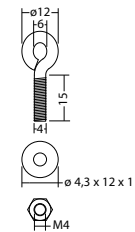

Ringbolts for SN 8500/24xx   Art. no. 100912635

optional